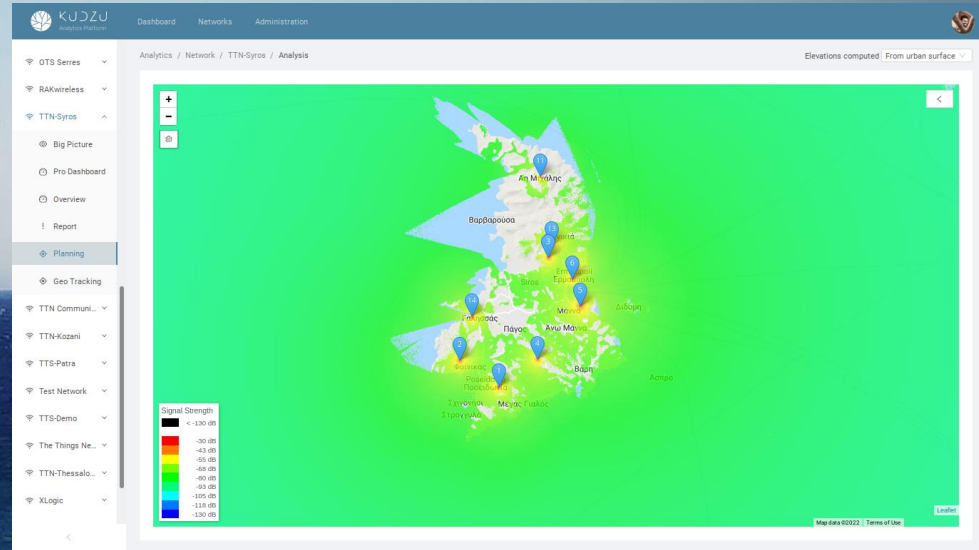

These represent last devices located on our lab. Therefore values are not correct but are displayed here for demonstration purposes only.

Main Correlations Table data

HIVE DATA

LOCAL WEATHER

More

.Sprout

The multi-radio base board
for your next IoT product

Πρωτοτυποποίηση Συστημάτων

Πρωτοτυποποίηση Συστημάτων

Κάλυψη Δικτύου

LoRa / TTN

- OTIS Serres
- RAKwireless
- TTN-Syros
- Big Picture
- Pro Dashboard
- Overview
- Report
- Planning
- Geo Tracking
- TTN Communi...
- TTN-Kozani
- TTS-Patra
- Test Network
- TTS-Demo
- The Things Ne...
- TTN-Thessalo...
- XLogic