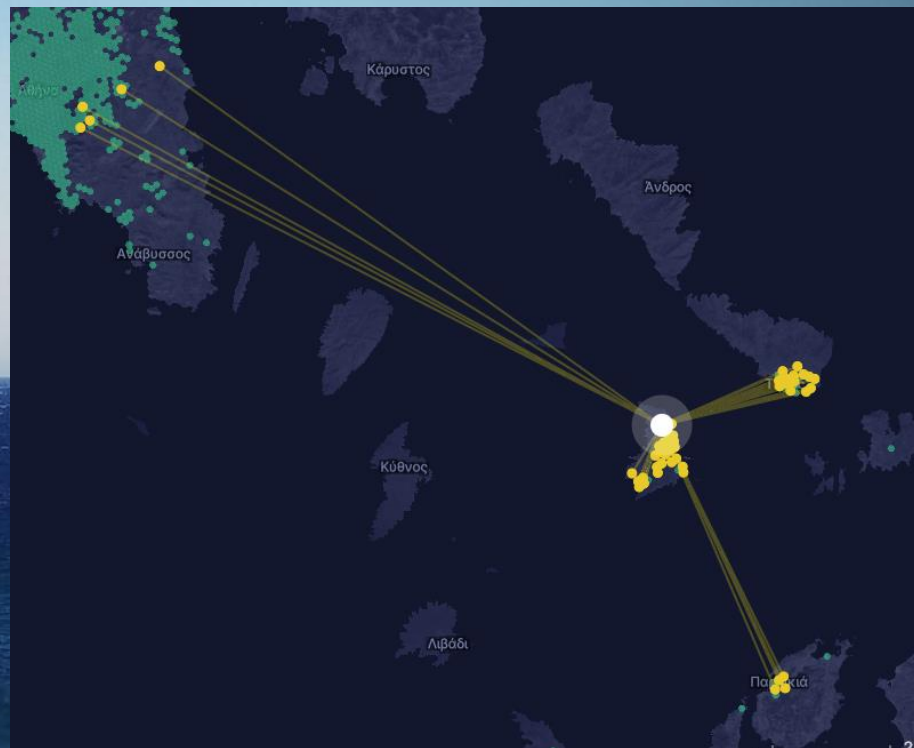

These represent last devices located on our lab. Therefore values are not correct but are displayed here for demonstration purposes only.

Main Correlations Table data

HIVE DATA

LOCAL WEATHER

More

.Sprout

The multi-radio base board
for your next IoT product

Πρωτοτυποποίηση Συστημάτων

Πρωτοτυποποίηση Συστημάτων

Κάλυψη Δικτύου

LoRa / TTN

- OTIS Serres
- RAKwireless
- TTN-Syros
- Big Picture
- Pro Dashboard
- Overview
- Report
- Planning
- Geo Tracking
- TTN Communi...
- TTN-Kozani
- TTS-Patra
- Test Network
- TTS-Demo
- The Things Ne...
- TTN-Thessalo...
- XLogic

Κάλυψη Δικτύου

Helium

Έργα bee/agri-tech ανά τον κόσμο:

**BeeHero (Israel),
Pollenity (Bulgaria)
Arnia (Italy)
Olombria (UK)
Beep (Netherlands)
ApisProtect (Ireland)**

iohive.aegean.gr

A young boy with dark hair, wearing a light blue t-shirt, is shown in profile from the chest up, looking out over a vast, deep blue ocean. He is sitting on the edge of a boat, with his hands resting on his lap. The water is textured with small waves and white foam from the boat's wake. The overall mood is contemplative and serene.