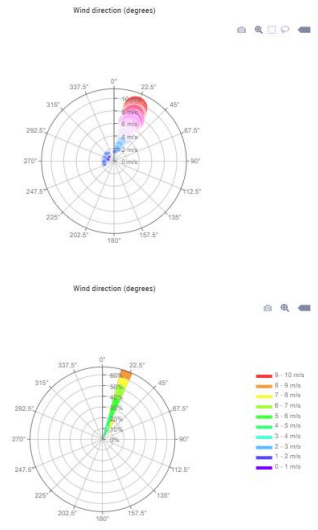

- 6 - 7 m/s
- 5 - 6 m/s
- 4 - 5 m/s
- 3 - 4 m/s
- 2 - 3 m/s
- 1 - 2 m/s
- 0 - 1 m/s

mm

Ready for operation

iohive-syros-isd-lab-01

Hive Details

Location: (33.64, Syros, 84586, Greece)

Hive Battery Status: 100%

These represent last devices located on our lab. Therefore values are not correct but are displayed here for demonstration purposes only.

Main Correlations Table data

HIVE DATA

LOCAL WEATHER

More

.Sprout

The multi-radio base board
for your next IoT product