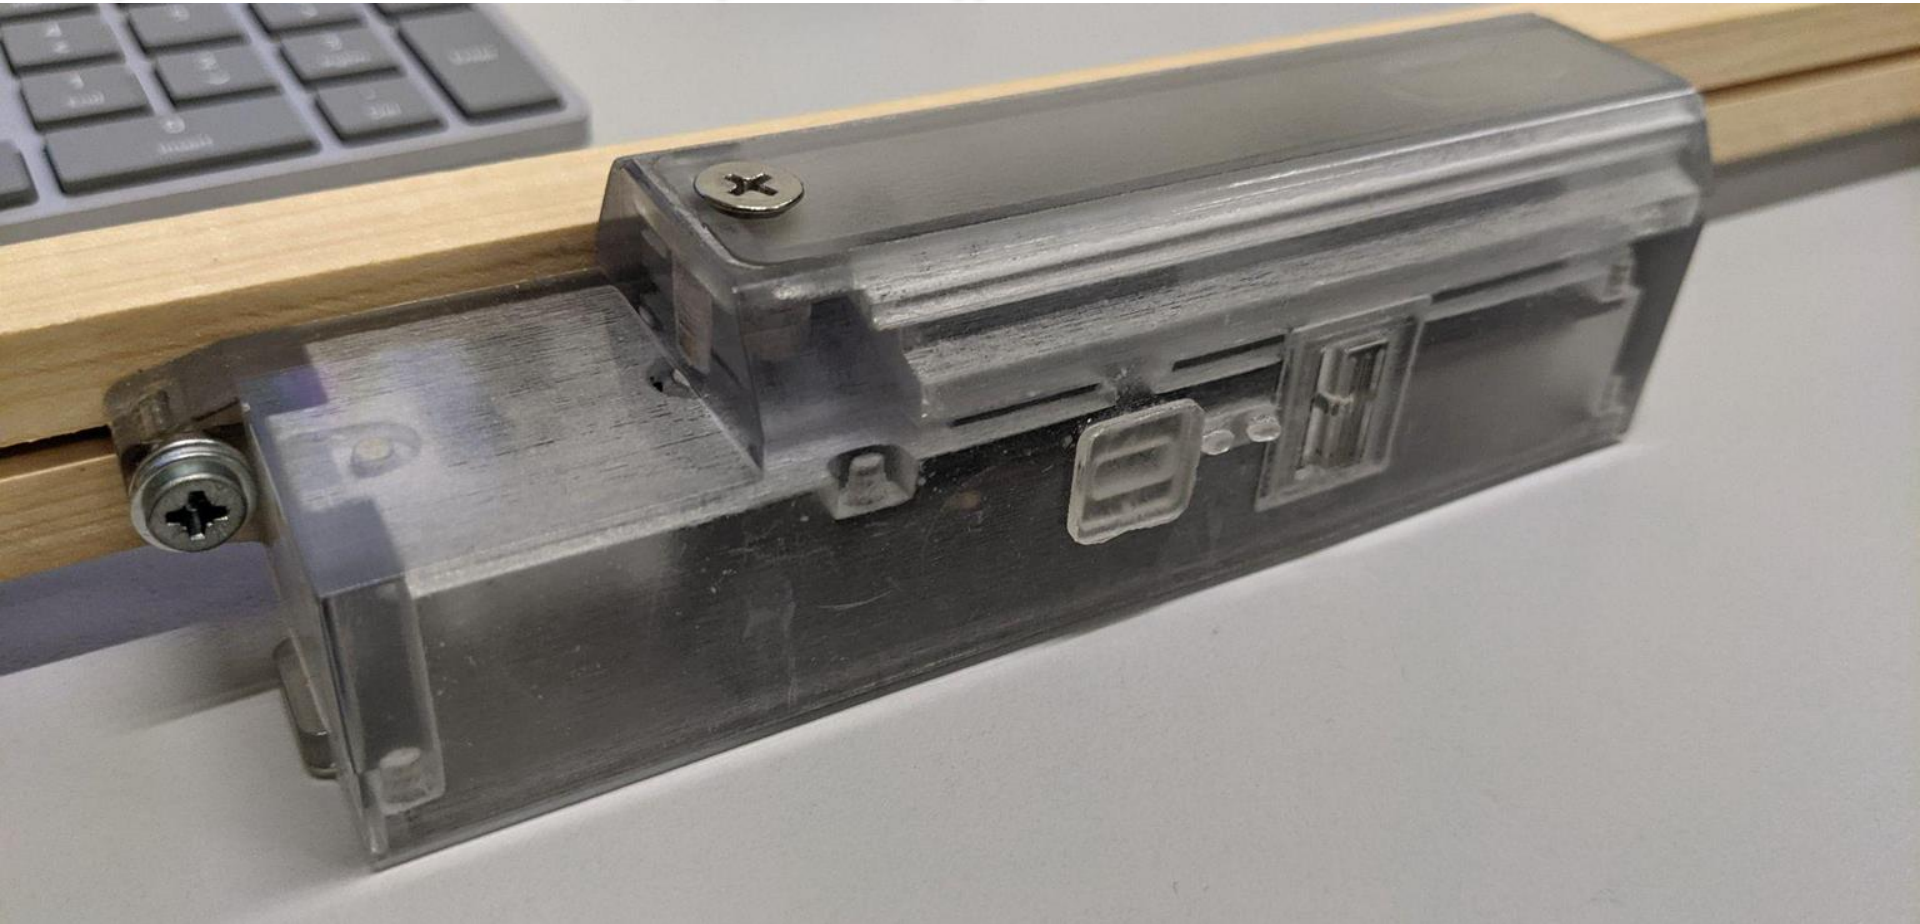

Πρωτοτυποποίηση Συστημάτων