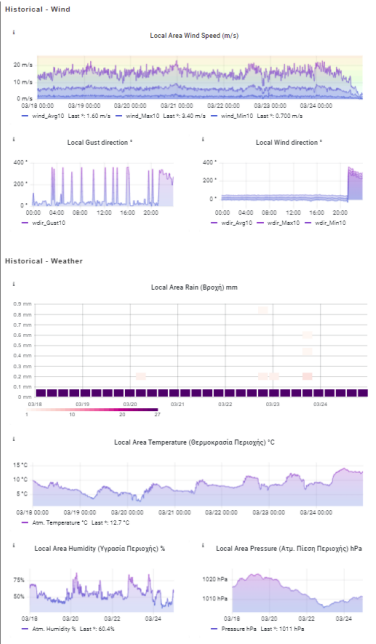

- 6 - 7 m/s
- 5 - 6 m/s
- 4 - 5 m/s
- 3 - 4 m/s
- 2 - 3 m/s
- 1 - 2 m/s
- 0 - 1 m/s

mm

Ready for operation

iohive-syros-isd-lab-01

Hive Details

Location: (33.64, Syros, 84586, Greece)

Hive Battery Status: 100%

These represent last devices located on our lab. Therefore values are not correct but are displayed here for demonstration purposes only.

Main Correlations Table data

HIVE DATA

LOCAL WEATHER

More

.Sprout

The multi-radio base board
for your next IoT product