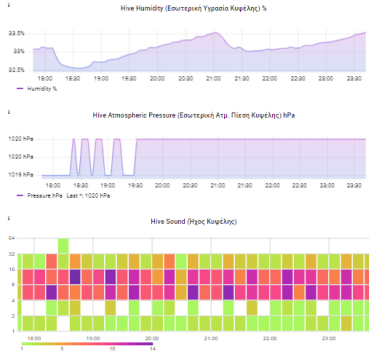

These represent last devices located on our lab. Therefore values are not correct but are displayed here for demonstration purposes only.

Main Correlations Table data

HIVE DATA

LOCAL WEATHER

More

.Sprout

The multi-radio base board
for your next IoT product