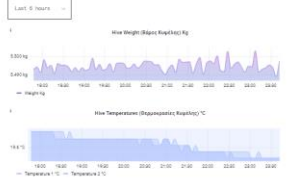

Πιλοτική Εφαρμογή

- Σχεδίαση Πιλοτικής Εφαρμογής
- Εφαρμογή στο Πεδίο
- Αξιολόγηση και Αναφορά Αποτελεσμάτων Πιλοτικής Εφαρμογής

IOHIVE Architecture

Hardware Agnostic

Wind direction (degrees)

Local Wind direction °

- 6 - 7 m/s
- 5 - 6 m/s
- 4 - 5 m/s
- 3 - 4 m/s
- 2 - 3 m/s
- 1 - 2 m/s
- 0 - 1 m/s

mm

Ready for operation

iohive-syros-isd-lab-01

Hive Details

Location: (33.64, Syros, 84586, Greece)

Hive Battery Status: 100%

These represent last devices located on our lab. Therefore values are not correct but are displayed here for demonstration purposes only.

Main Correlations Table data

HIVE DATA

LOCAL WEATHER

More

.Sprout

The multi-radio base board
for your next IoT product