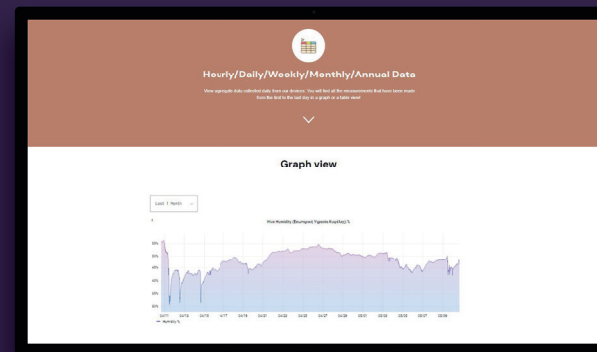

IMPLEMENTATION OF A LOW-POWER WIDE-AREA NETWORK (LPWAN)

powered by:
LoRa®/LoRaWAN®

deployed over Helium &
The Things Network

BEEHIVE MONITORING

Beehive sensors to monitor
the health of honeybees
in real-time

ADOPT A BEEHIVE, EXPERIENCE THE BEEKEEPING CULTURAL HERITAGE

myhive.aegean.gr

a project by IOHIVE